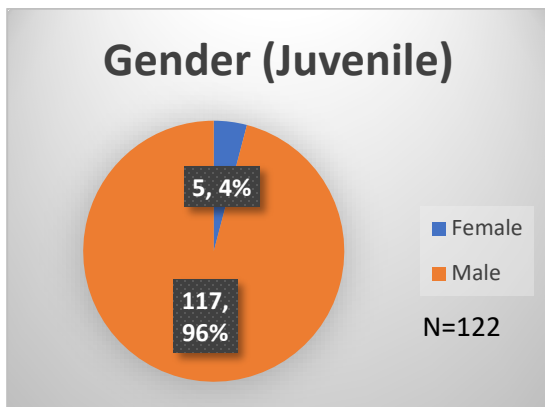

Daily Data Dashboard – December 16, 2022
Demographics for JTDC Population
Friday Morning Midnight Count

Total # of probation Involved youth¹: 1,037

¹ Probation Active: Any youth who is pending sentencing with an active social history, has been formally placed on probation or supervision with Cook County Juvenile Probation on the date of the report.

*Age, Gender and Race for Criminal Court population (N=1) is not represented in this report.

Data sources: cFive Supervisor – Probation Population and RMIS – JTDC Population

Daily Data Dashboard – December 16, 2022
Demographics for JTDC Population
Friday Morning Midnight Count