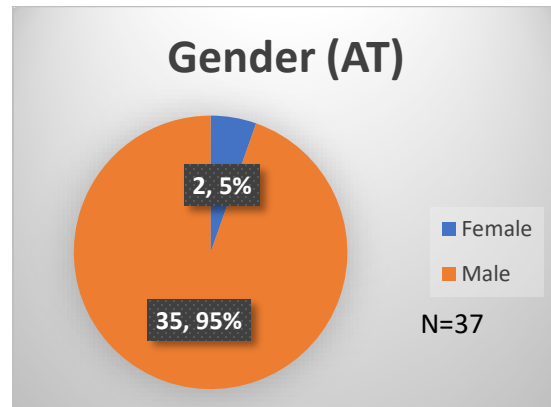

Daily Data Dashboard – December 16, 2022
Demographics for JTDC Population
Friday Morning Midnight Count

Total # of probation Involved youth¹: 1,037

¹ Probation Active: Any youth who is pending sentencing with an active social history, has been formally placed on probation or supervision with Cook County Juvenile Probation on the date of the report.