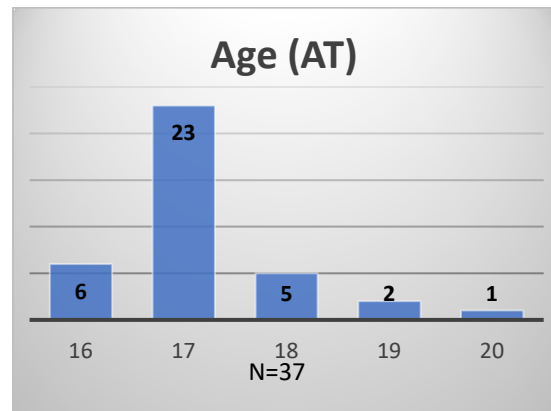

Daily Data Dashboard – December 16, 2022
Demographics for JTDC Population
Friday Morning Midnight Count

Total # of probation Involved youth¹: 1,037

¹ Probation Active: Any youth who is pending sentencing with an active social history, has been formally placed on probation or supervision with Cook County Juvenile Probation on the date of the report.

*Age, Gender and Race for Criminal Court population (N=1) is not represented in this report.

Data sources: cFive Supervisor – Probation Population and RMIS – JTDC Population

Daily Data Dashboard – December 16, 2022
Demographics for JTDC Population
Friday Morning Midnight Count