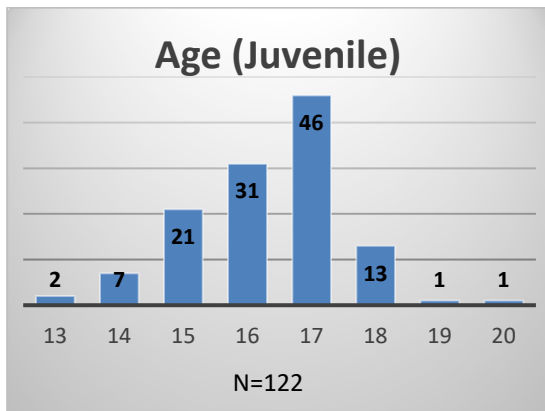

Daily Data Dashboard – December 16, 2022
Demographics for JTDC Population
Friday Morning Midnight Count

Total # of probation Involved youth¹: 1,037

¹ Probation Active: Any youth who is pending sentencing with an active social history, has been formally placed on probation or supervision with Cook County Juvenile Probation on the date of the report.

*Age, Gender and Race for Criminal Court population (N=1) is not represented in this report.

Data sources: cFive Supervisor – Probation Population and RMIS – JTDC Population

Daily Data Dashboard – December 16, 2022
Demographics for JTDC Population
Friday Morning Midnight Count