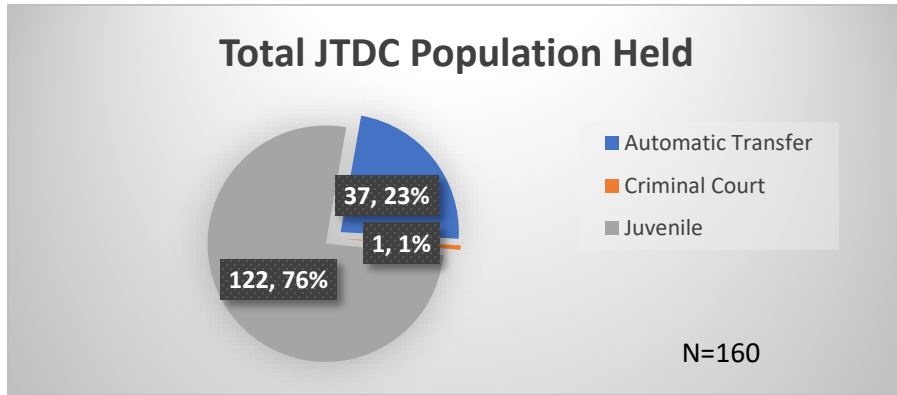

Daily Data Dashboard – December 16, 2022
Demographics for JTDC Population
Friday Morning Midnight Count

Total # of probation Involved youth¹: 1,037

¹ Probation Active: Any youth who is pending sentencing with an active social history, has been formally placed on probation or supervision with Cook County Juvenile Probation on the date of the report.

*Age, Gender and Race for Criminal Court population (N=1) is not represented in this report.

Data sources: cFive Supervisor – Probation Population and RMIS – JTDC Population

Daily Data Dashboard – December 16, 2022
Demographics for JTDC Population
Friday Morning Midnight Count